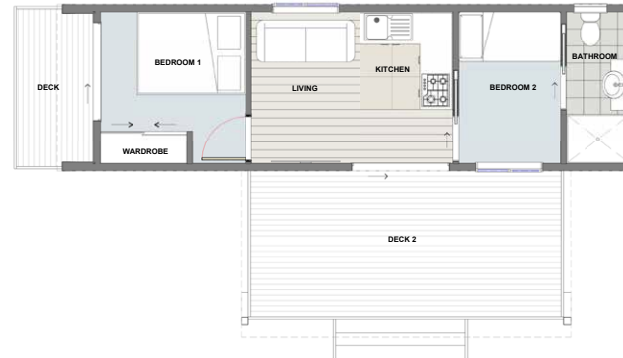

SPECIFICATIONS

10m x 3m

30m²

Decks optional

Onetangi is a compact self contained living unit perfect for young families, retired living with a spare room or as quality holiday accomodation.

STANDARD FEATURES

- Solid Galvanised Steel Chassis Trailer
- Sustainable timber construction
- Full 7mm exterior plywood shear bracing skin
- NZ Construction code compliant
- Colorsteel Cladding
- Fully Insulated walls, ceiling and underfloor
- Grooved interior wall lining, smooth ceiling linings
- NZ Standards Double glazed Aluminium Joinery
- Certified Electrical with 32amp caravan connection
- Gas Califont Hotwater, Plumbed ready to connect
- High quality Melamine Kitchen cabinets with Laminate bench tops and stainless steel sink.
- Electric underbench Oven and 2 burner Cooktop
- Rangehood and Splashback
- Full bathroom with dual flush toilet, vanity, 1200x900mm modular shower, towel rails, mirror, mixer taps and extractor fan.
- Fully painted interior
- Carpet and Vinyl Flooring
- LED Lights to interior and exterior

FLOORPLANS

2 Bedrooms, 1 Bathroom